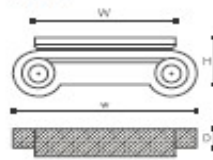

Additional Product:

PP1 / PB1